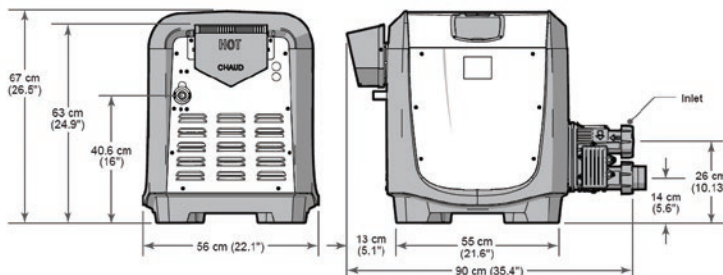

WARRANTY

For product warranty registration & information on warranty details.

For AU visit: www.astralpool.com.au/warranty

For NZ visit: www.astralpool.co.nz/warranty

SPECIFICATIONS

Model	IXI 200	IXI 370
Firing Rate	200 mj/h	370 mj/h
Vent Diameter	150mm (6")	200mm (8")
Width	58.1cm	58.1cm
Depth	56.1cm	56.1cm
Height	67cm	67cm
Weight	53kg	57kg
Minimum LPM	113LPM	113LPM
Maximum LPM	378LPM	378LPM
IPX Rating	IPX4	IPX4